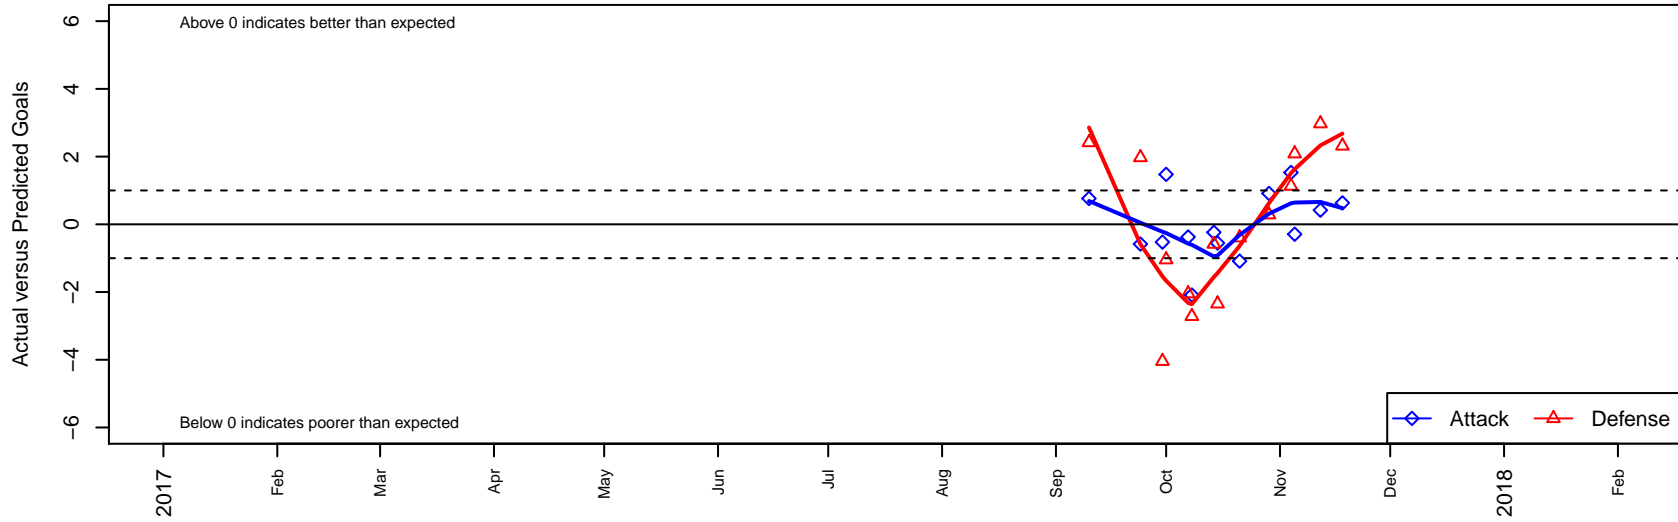

# PCU Black 2 G05

Portland City United SC  
 Portland, OR  
 G05 total strength=428  
 attack=0.39 defense=0.19  
 fall league = PTT G05 Div 2 Red West

alt names used:  
 PCU 05G Black 2  
 PCU 05G Black 2

Venues played:  
 2017 PTT G05 Division 2 Red West  
 2017 OYS Founders Cup G05

**PCU Black 2 G05**  
 Dots are actual minus expected GF (blue circles) and GA (red triangles).  
 Blue line is smoothed change in attack strength. Red is smoothed change in defense strength.

**attack and defense variance (black dot)  
relative to other teams  
and top 10 in region**

**attack and defense rating  
relative to others at age  
and all opponents in last 13 months**

**Performance relative to 13 month average**