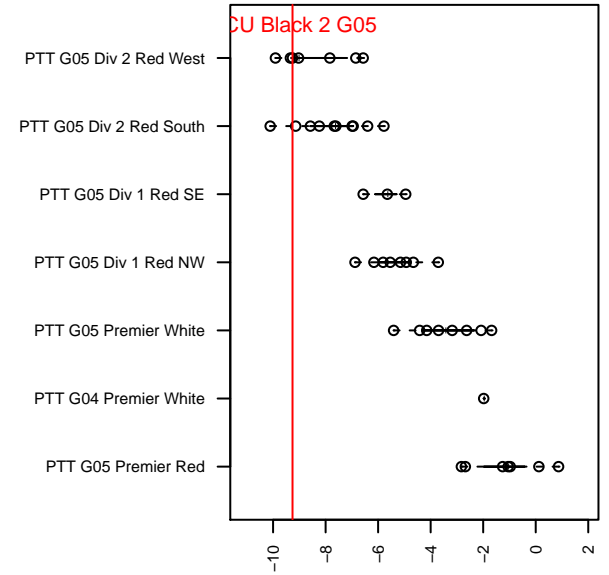

# PCU Black 2 G05

Portland City United SC  
 Portland, OR  
 G05 total strength=428  
 attack=0.39 defense=0.19  
 fall league = PTT G05 Div 2 Red West

alt names used:  
 PCU 05G Black 2  
 PCU 05G Black 2

Venues played:  
 2017 PTT G05 Division 2 Red West  
 2017 OYS Founders Cup G05

**PCU Black 2 G05**  
 Dots are actual minus expected GF (blue circles) and GA (red triangles).  
 Blue line is smoothed change in attack strength. Red is smoothed change in defense strength.

**attack and defense variance (black dot)  
relative to other teams  
and top 10 in region**

**attack and defense rating  
relative to others at age  
and all opponents in last 13 months**

**Performance relative to 13 month average**