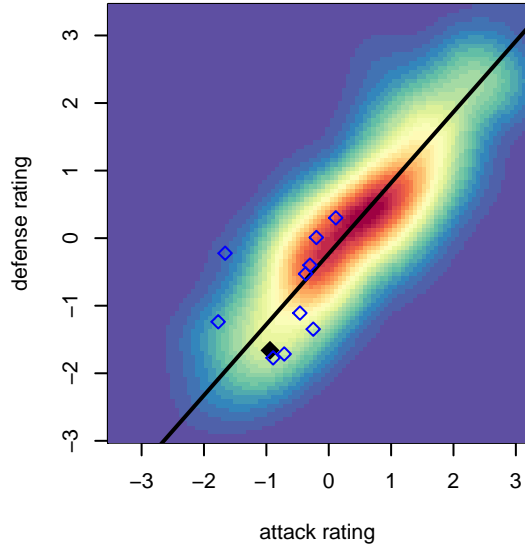

# PCU Black 2 G05

Portland City United SC  
 Portland, OR  
 G05 total strength=428  
 attack=0.39 defense=0.19  
 fall league = PTT G05 Div 2 Red West

alt names used:  
 PCU 05G Black 2  
 PCU 05G Black 2

Venues played:  
 2017 PTT G05 Division 2 Red West  
 2017 OYS Founders Cup G05

**PCU Black 2 G05**  
 Dots are actual minus expected GF (blue circles) and GA (red triangles).  
 Blue line is smoothed change in attack strength. Red is smoothed change in defense strength.

**attack and defense variance (black dot)  
relative to other teams  
and top 10 in region**

**attack and defense rating  
relative to others at age  
and all opponents in last 13 months**

**Performance relative to 13 month average**