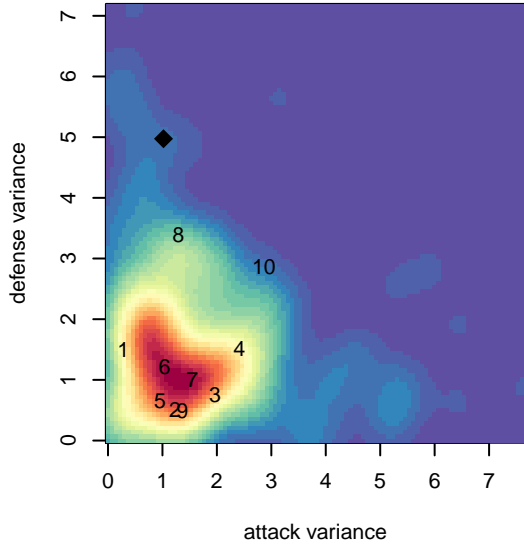

# PCU Black 2 G05

Portland City United SC  
 Portland, OR  
 G05 total strength=428  
 attack=0.39 defense=0.19  
 fall league = PTT G05 Div 2 Red West

alt names used:  
 PCU 05G Black 2  
 PCU 05G Black 2

Venues played:  
 2017 PTT G05 Division 2 Red West  
 2017 OYS Founders Cup G05

**PCU Black 2 G05**  
 Dots are actual minus expected GF (blue circles) and GA (red triangles).  
 Blue line is smoothed change in attack strength. Red is smoothed change in defense strength.

**attack and defense variance (black dot)  
relative to other teams  
and top 10 in region**

**attack and defense rating  
relative to others at age  
and all opponents in last 13 months**

**Performance relative to 13 month average**