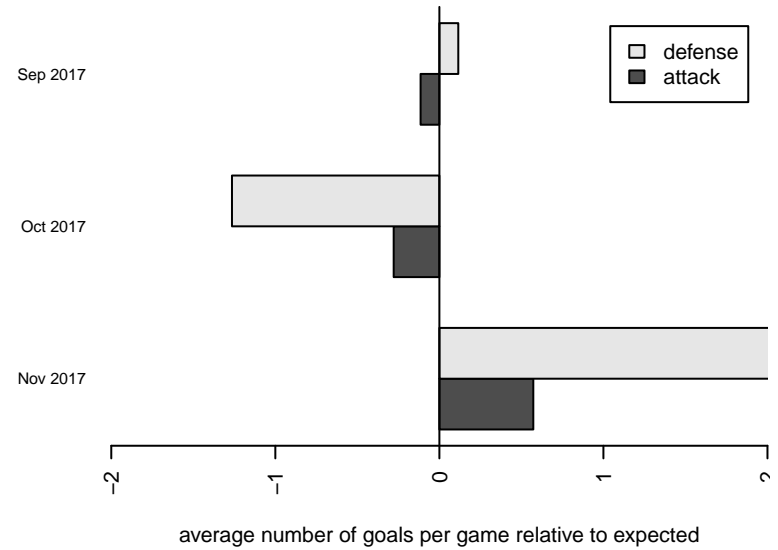

Venues played:  
 2017 PTT G05 Division 2 Red West  
 2017 OYS Founders Cup G05

**PCU Black 2 G05**  
 Dots are actual minus expected GF (blue circles) and GA (red triangles).  
 Blue line is smoothed change in attack strength. Red is smoothed change in defense strength.

**attack and defense variance (black dot)  
relative to other teams  
and top 10 in region**

**attack and defense rating  
relative to others at age  
and all opponents in last 13 months**

**Performance relative to 13 month average**

**Performance relative to 13 month average**

<b>date</b>	<b>home</b>		<b>away</b>		<b>venue</b>	<b>pred.home</b>	<b>pred.away</b>
2017-11-18	PCU Black 2 G05	1	NEU Blue G05	2	2017 OYS Founders Cup G05	0.37	4.32
2017-11-12	FC Portland Red G05	1	PCU Black 2 G05	1	2017 OYS Founders Cup G05	3.97	0.58
2017-11-05	PCU Black 2 G05	0	CUSC Fusion G05	4	2017 OYS Founders Cup G05	0.29	6.09
2017-11-04	Crossfire OR WUSC White G05	0	PCU Black 2 G05	2	2017 OYS Founders Cup G05	1.13	0.47
2017-10-29	SESC Wolves G05	2	PCU Black 2 G05	3	2017 PTT G05 Division 2 Red West	2.28	2.09
2017-10-21	PCU Black 2 G05	1	Aloha United SC Black G05	3	2017 PTT G05 Division 2 Red West	2.09	2.60
2017-10-15	PCU Black 2 G05	0	LYS Red G05	6	2017 PTT G05 Division 2 Red West	0.55	3.65
2017-10-14	Pacific FC Fury G05	4	PCU Black 2 G05	1	2017 PTT G05 Division 2 Red West	3.42	1.24
2017-10-08	PCU Black 2 G05	0	SESC Wolves G05	5	2017 PTT G05 Division 2 Red West	2.09	2.28
2017-10-07	THUSC Vanadium G05	3	PCU Black 2 G05	1	2017 PTT G05 Division 2 Red West	0.95	1.37
2017-10-01	BSC Portland Gold G05	5	PCU Black 2 G05	3	2017 PTT G05 Division 2 Red West	3.96	1.52
2017-09-30	PCU Black 2 G05	1	BSC Portland Gold G05	8	2017 PTT G05 Division 2 Red West	1.52	3.96
2017-09-24	FC Portland Red G05	2	PCU Black 2 G05	0	2017 PTT G05 Division 2 Red West	3.97	0.58
2017-09-10	PCU Black 2 G05	2	Pacific FC Fury G05	1	2017 PTT G05 Division 2 Red West	1.24	3.42